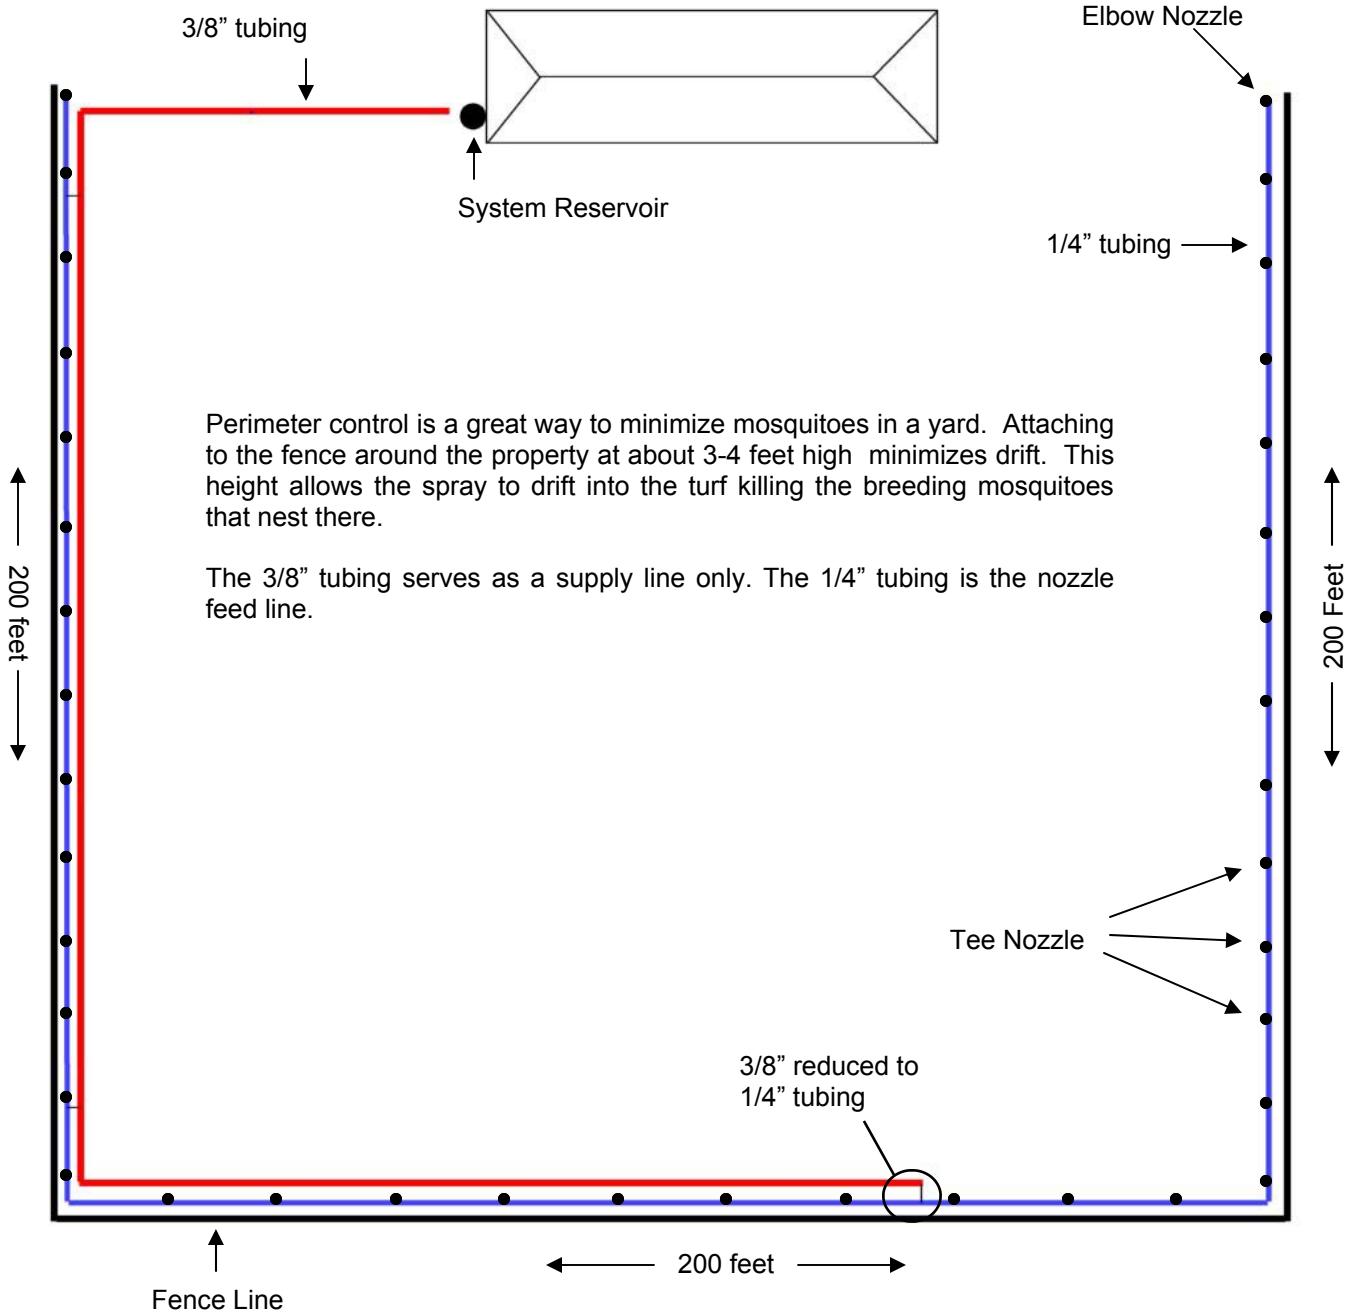

200' x 200' fenced in back yard

Perimeter control

Approximately
400 feet of 3/8" tubing —
600 feet of 1/4" tubing —

Select Solutions U.S. LLC
www.autoflyspraysystems.com

Questions? Call Linda@ 706-742-2151